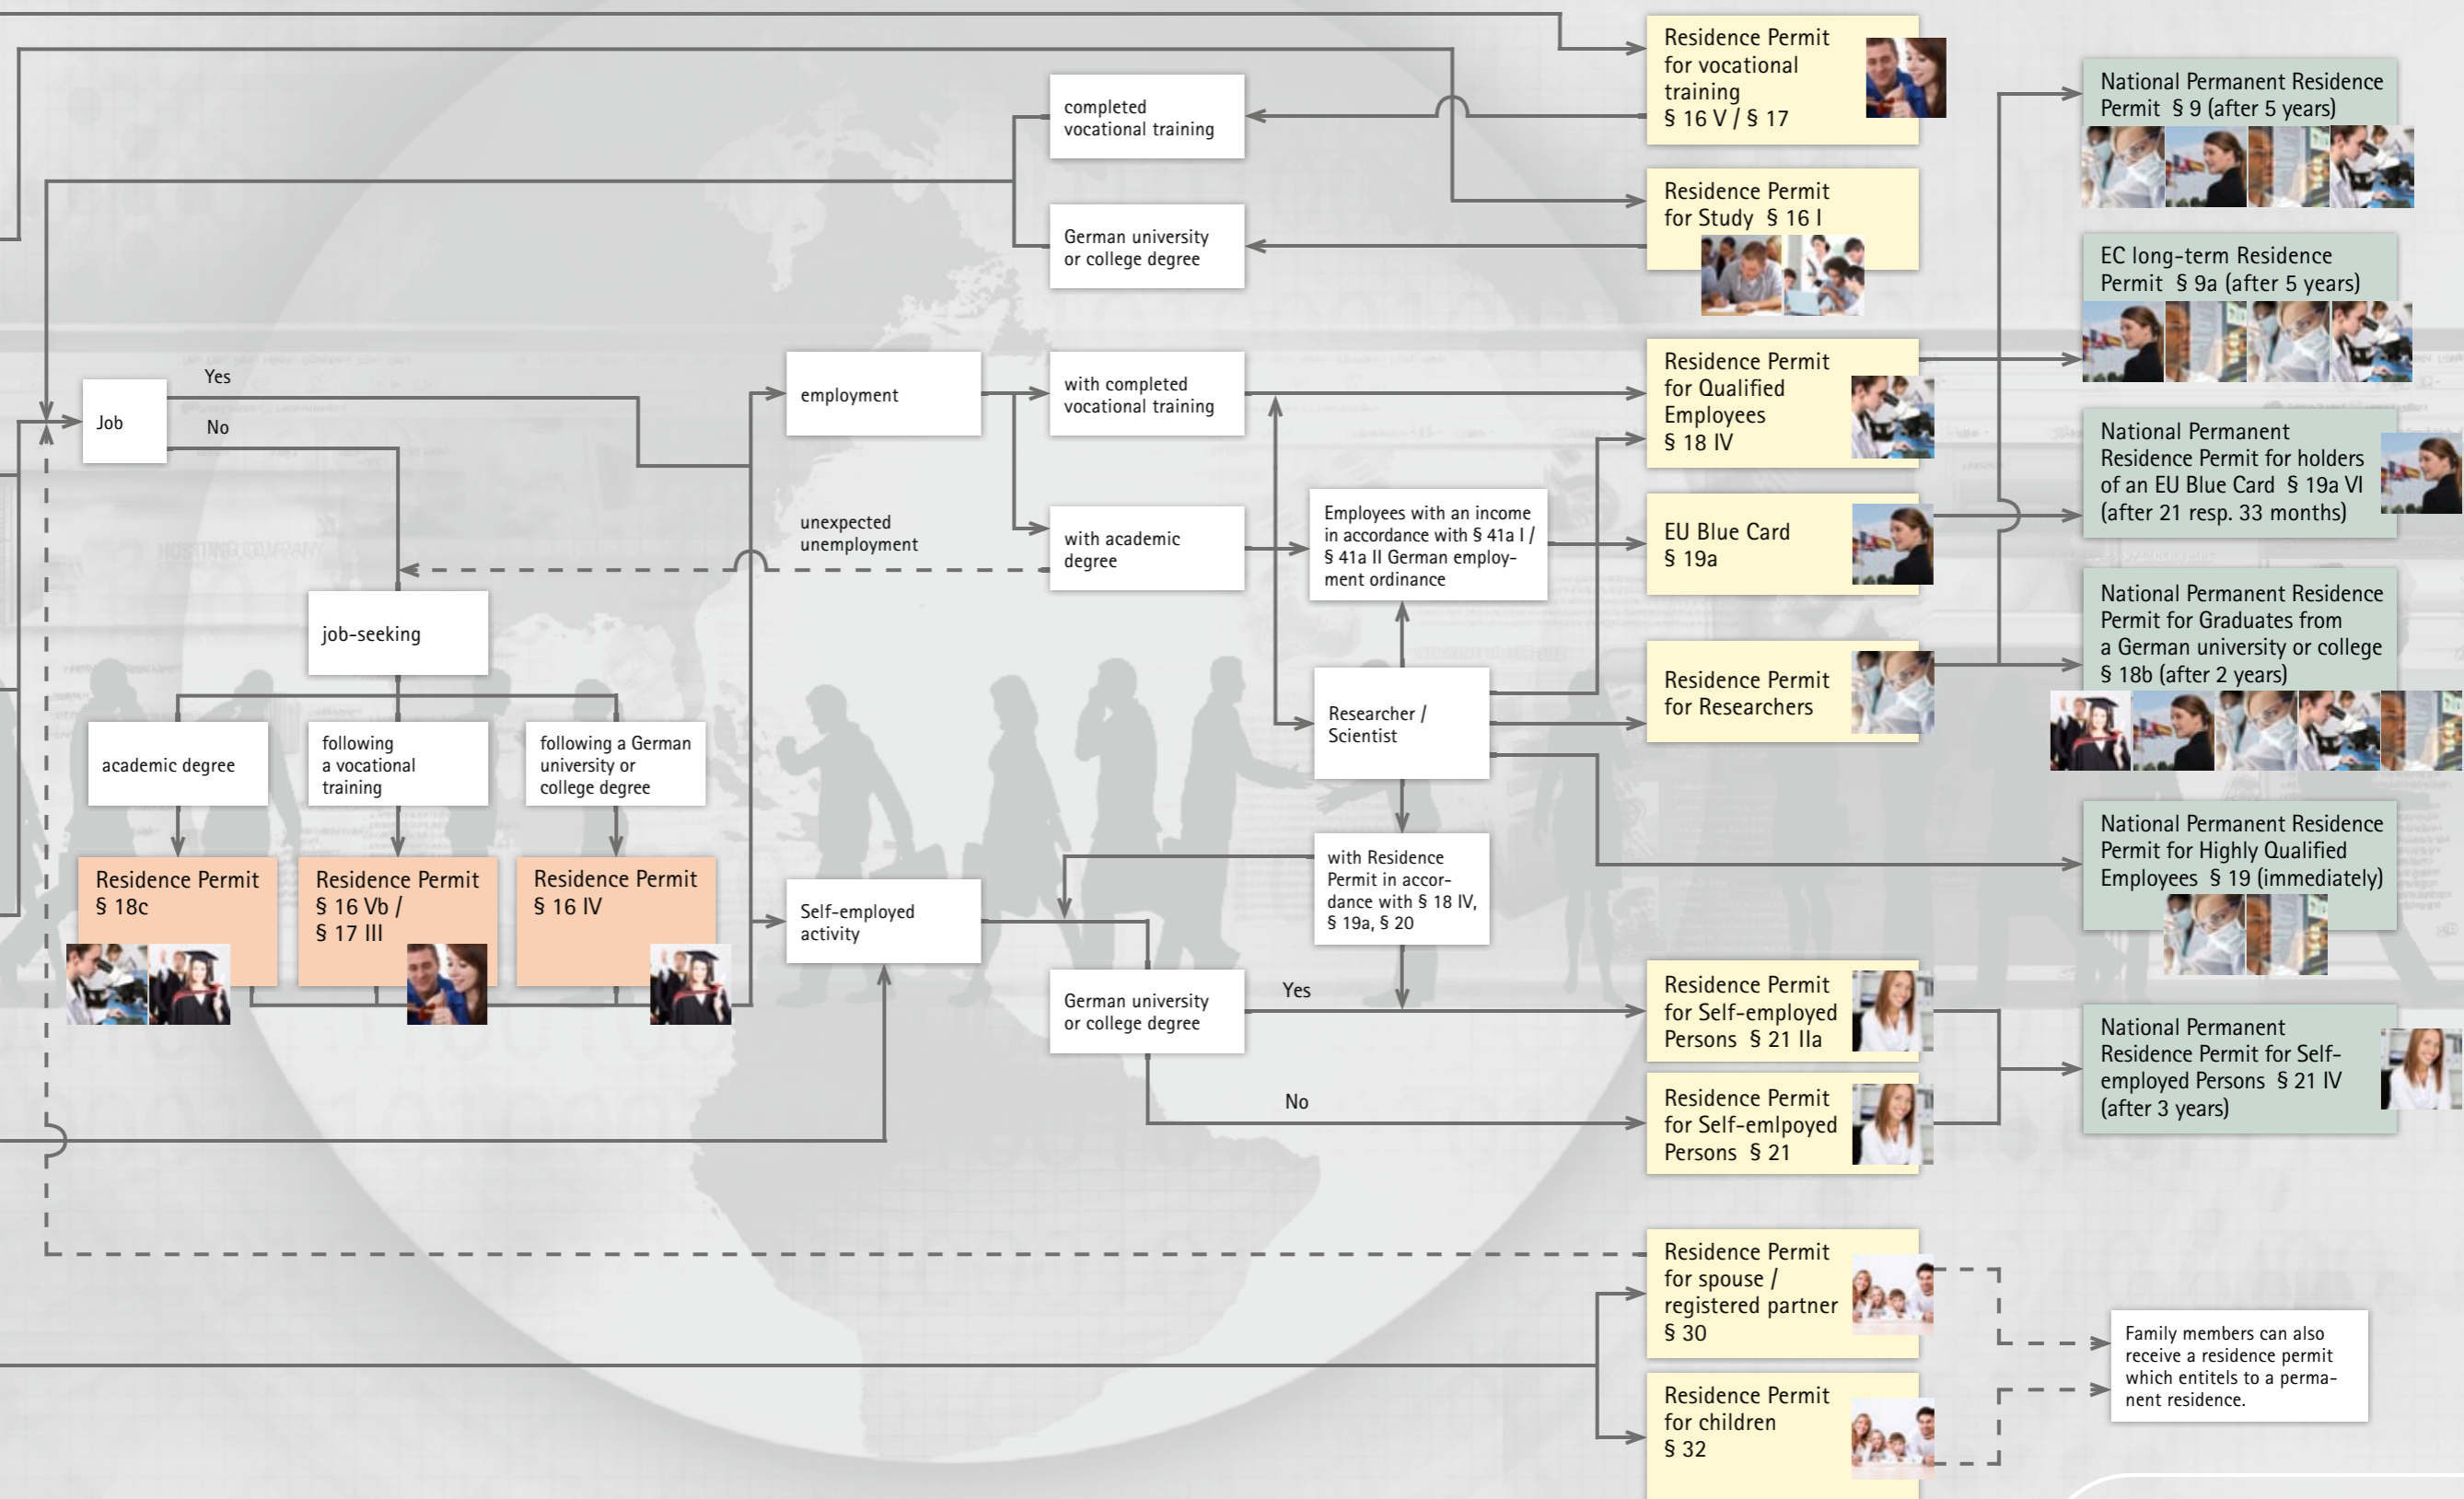

Vocational School Students

Students

Graduates from a foreign university or college

Employees

Researchers, Scientists

Self-Employed Persons

Family Members

Temporary Residence Status

Permanent Residence Status

Legal bases without any specification refer to the German Residence Act.

Permission Roadmap

STAATSMINISTERIUM
DES INNERN

Freistaat
SACHSEN